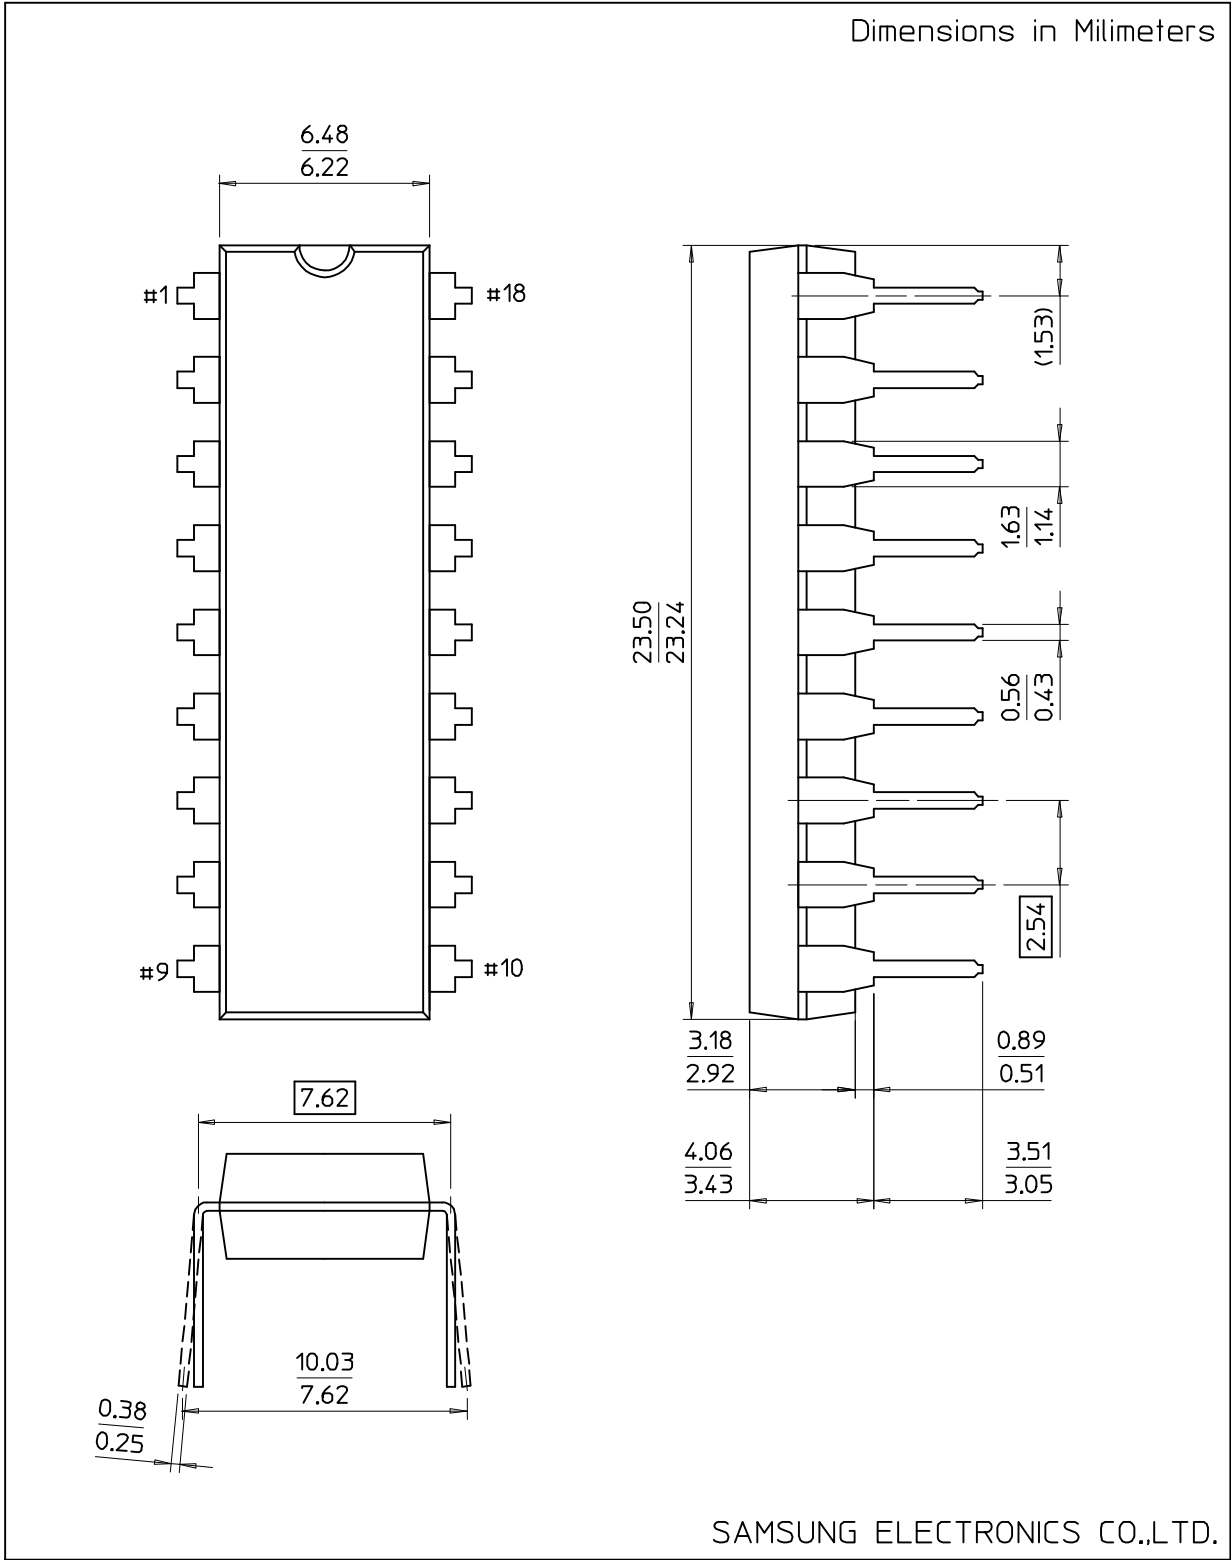

18-DIP-300B-SG

Dimensions in Millimeters

SAMSUNG ELECTRONICS CO.,LTD.